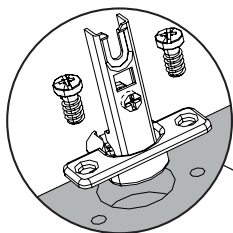

23

CDA

x2

CDS/PB

x4

x1

PAS

x1