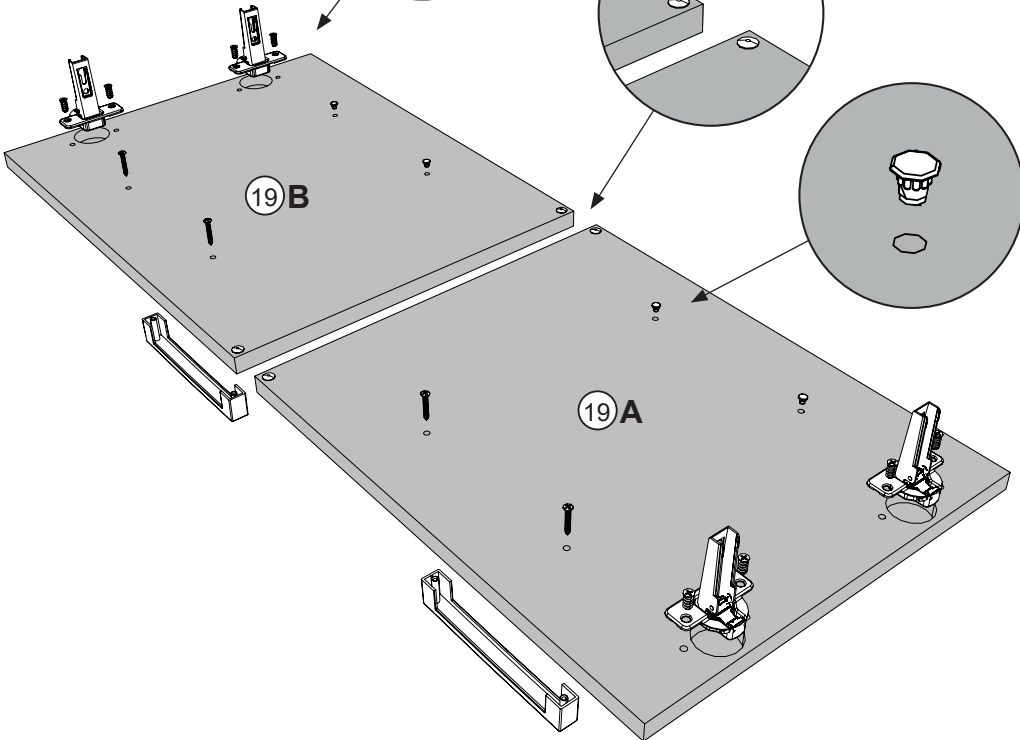

22

AB

x4

1.3cm

FOPB

x8

x2

x2

OO

x4

PAS

19 B

19 A