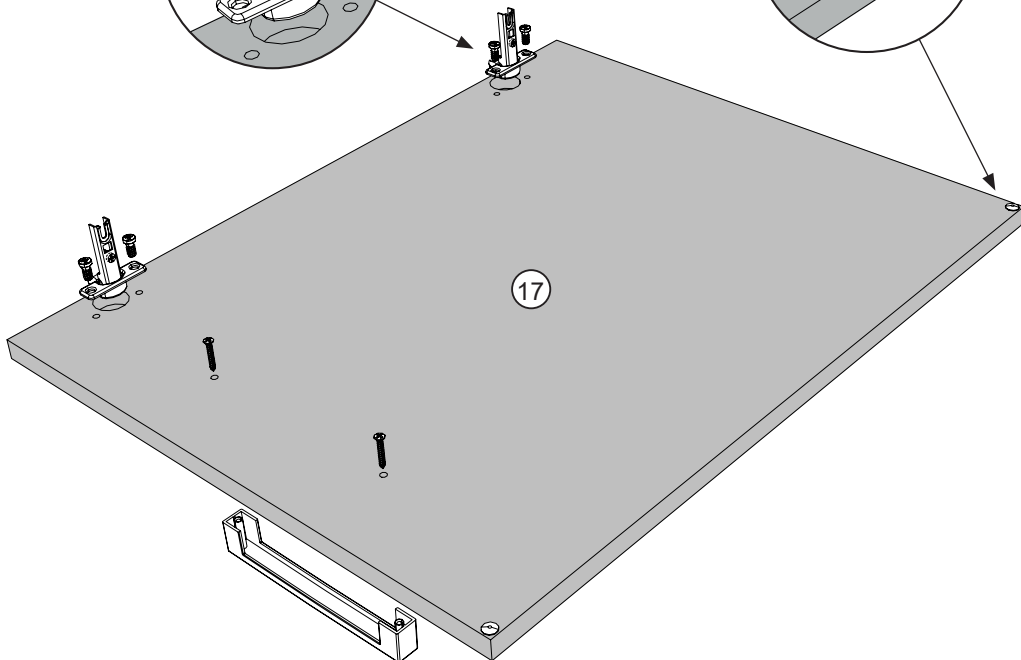

23

CDA

x2

CDS/PB

x4

x1

PAS

x1